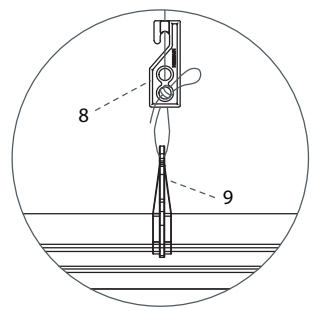

**Nipple suspension scheme**

Item	Item code	Description	Note
1		Nipples and accessories	Various options
2		Line head pressure regulator	Various options
3	02100084	Nylon cord 3mm	50m
4	02205605	Cable 1/8" 7x7 per meter	
5	02320001	Cable clamp 1/8"	
6	02205603	Nylon pulley 7/8"	
7.1	02312006	Ceiling hook for metal house	According to house
7.2	02312005	Ceiling hook for concrete house	
8	02100010	Cord adjuster	
9	02209016	Black suspension clip	Other option possible
10.1	02312510	Nipple electric winch	Optional: 10.2 Nipple manual line winch (02205601)
11	02310023	Line end	
12	02209023/4	Aluminum profile connector short/long	
13	02205035	External connector	