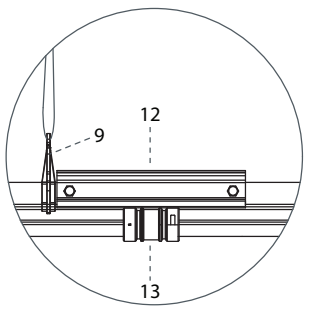

**Nipple suspension scheme**

Item	Item code	Description	Note
1		Nipples and accessories	Various options
2		Line head pressure regulator	Various options
3	02100084	Nylon cord 3mm	50m
4	02205605	Cable 1/8" 7x7 per meter	
5	02320001	Cable clamp 1/8"	
6	02205603	Nylon pulley 7/8"	
7.1	02312006	Ceiling hook for metal house	According to house
7.2	02312005	Ceiling hook for concrete house	
8	02100010	Cord adjuster	
9	02209016	Black suspension clip	Other option possible
10.1	02312510	Nipple electric winch	Optional: 10.2 Nipple manual line winch (02205601)
11	02310023	Line end	
12	02209023/4	Aluminum profile connector short/long	
13	02205035	External connector	