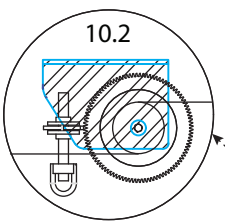

**Nipple suspension scheme**

Item	Item code	Description	Note
1		Nipples and accessories	Various options
2		Line head pressure regulator	Various options
3	02100084	Nylon cord 3mm	50m
4	02205605	Cable 1/8" 7x7 per meter	
5	02320001	Cable clamp 1/8"	
6	02205603	Nylon pulley 7/8"	
7.1	02312006	Ceiling hook for metal house	According to house
7.2	02312005	Ceiling hook for concrete house	
8	02100010	Cord adjuster	
9	02209016	Black suspension clip	Other option possible
10.1	02312510	Nipple electric winch	Optional: 10.2 Nipple manual line winch (02205601)
11	02310023	Line end	
12	02209023/4	Aluminum profile connector short/long	
13	02205035	External connector	