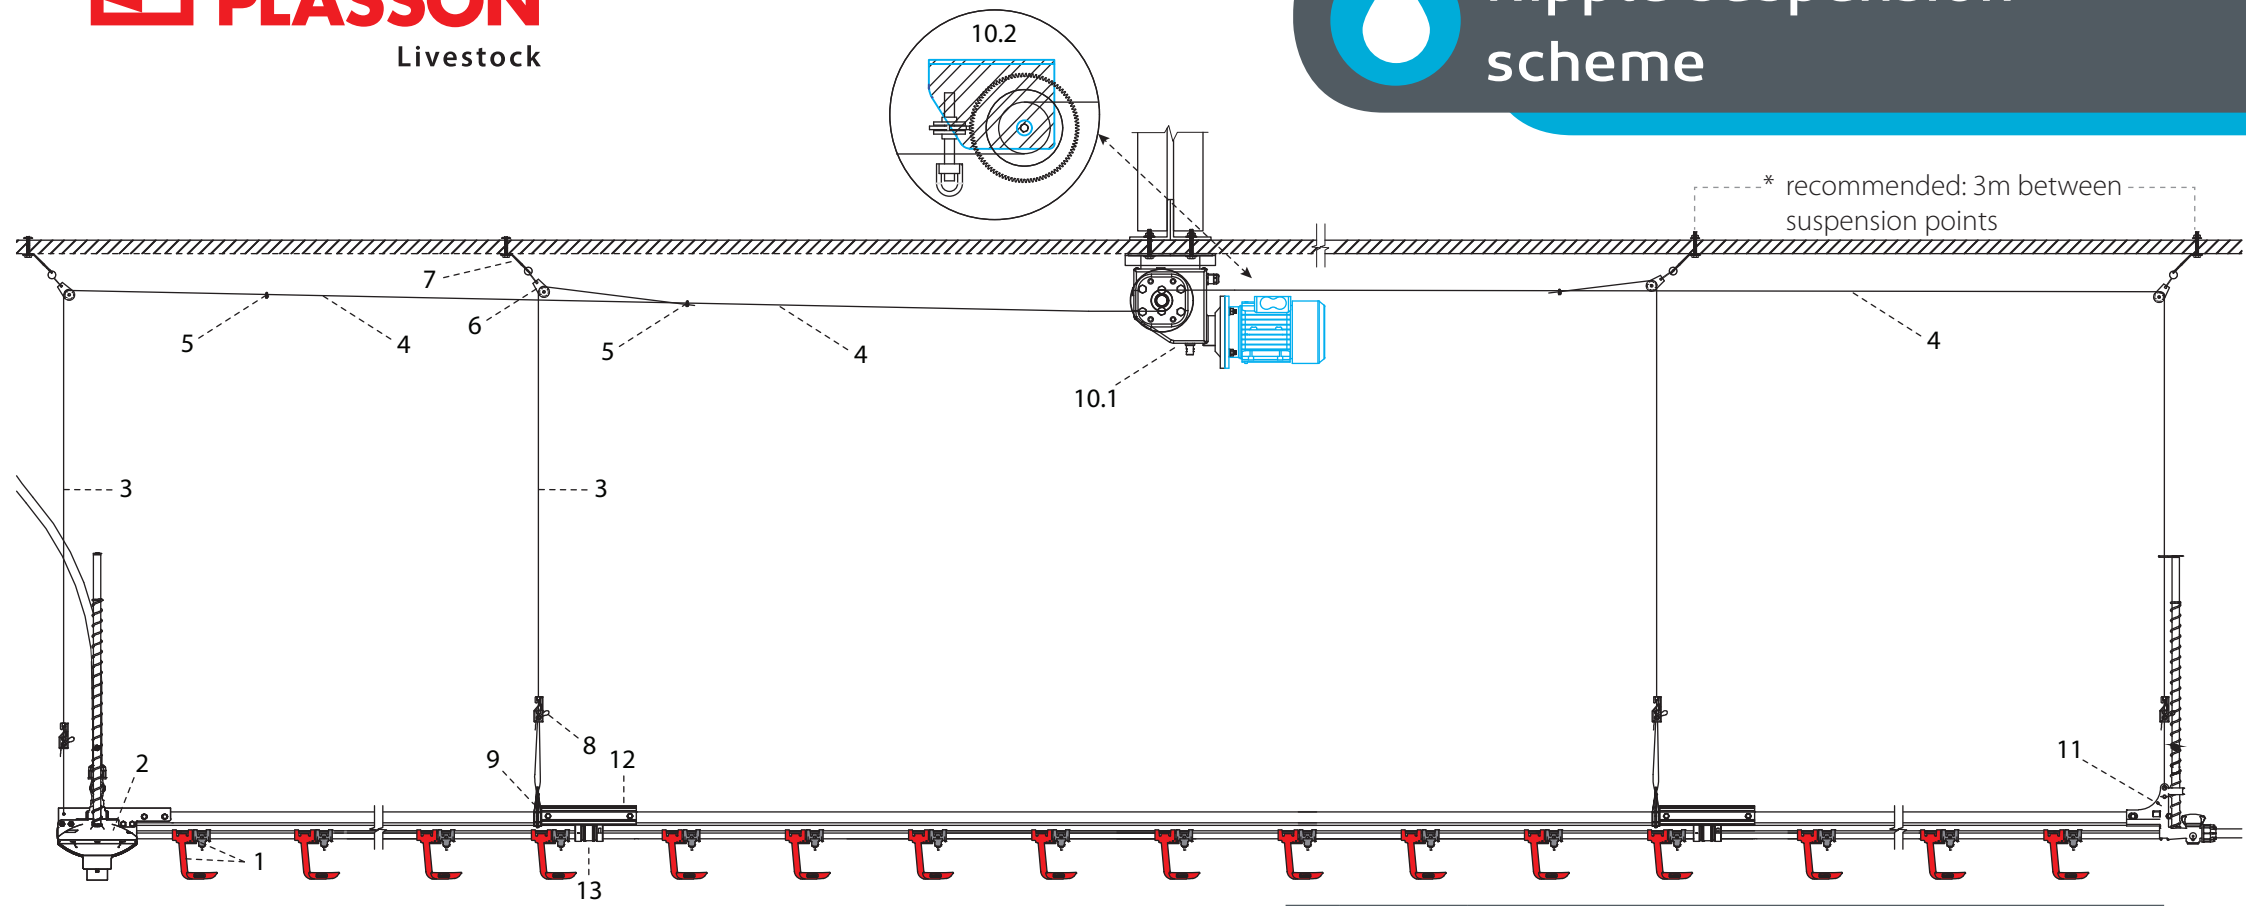

**Nipple suspension scheme**

Item	Item code	Description	Note
1		Nipples and accessories	Various options
2		Line head pressure regulator	Various options
3	02100084	Nylon cord 3mm	50m
4	02205605	Cable 1/8" 7x7 per meter	
5	02320001	Cable clamp 1/8"	
6	02205603	Nylon pulley 7/8"	
7.1	02312006	Ceiling hook for metal house	According to house
7.2	02312005	Ceiling hook for concrete house	
8	02100010	Cord adjuster	
9	02209016	Black suspension clip	Other option possible
10.1	02312510	Nipple electric winch	Optional: 10.2 Nipple manual line winch (02205601)
11	02310023	Line end	
12	02209023/4	Aluminum profile connector short/long	
13	02205035	External connector	