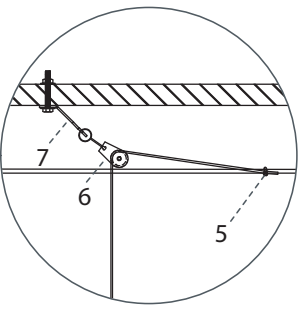

**Nipple suspension scheme**

Item	Item code	Description	Note
1		Nipples and accessories	Various options
2		Line head pressure regulator	Various options
3	02100084	Nylon cord 3mm	50m
4	02205605	Cable 1/8" 7x7 per meter	
5	02320001	Cable clamp 1/8"	
6	02205603	Nylon pulley 7/8"	
7.1	02312006	Ceiling hook for metal house	According to house
7.2	02312005	Ceiling hook for concrete house	
8	02100010	Cord adjuster	
9	02209016	Black suspension clip	Other option possible
10.1	02312510	Nipple electric winch	Optional: 10.2 Nipple manual line winch (02205601)
11	02310023	Line end	
12	02209023/4	Aluminum profile connector short/long	
13	02205035	External connector	