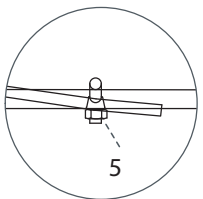

**Nipple suspension scheme**

Item	Item code	Description	Note
1		Nipples and accessories	Various options
2		Line head pressure regulator	Various options
3	02100084	Nylon cord 3mm	50m
4	02205605	Cable 1/8" 7x7 per meter	
5	02320001	Cable clamp 1/8"	
6	02205603	Nylon pulley 7/8"	
7.1	02312006	Ceiling hook for metal house	According to house
7.2	02312005	Ceiling hook for concrete house	
8	02100010	Cord adjuster	
9	02209016	Black suspension clip	Other option possible
10.1	02312510	Nipple electric winch	Optional: 10.2 Nipple manual line winch (02205601)
11	02310023	Line end	
12	02209023/4	Aluminum profile connector short/long	
13	02205035	External connector	