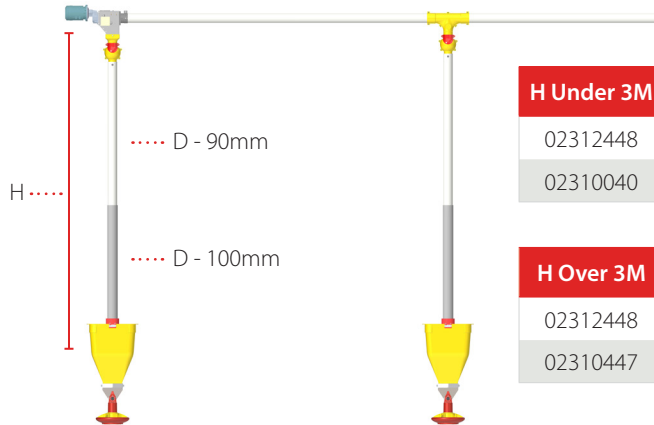

### T-Drop 90 mm

T Drop D. 90 mm W/ Shutoff  
W/ Spherical Joint  
02311078

T Drop D. 90 mm W/ Shutoff  
02311142

T Drop D. 90 mm W/ Spherical Joint  
02311077

T Drop D. 90 mm  
02311140

### T-Drop 75 mm

T Drop D. 75 mm W/ Shutoff  
W/ Spherical Joint  
02311080

T Drop D. 75 mm W/ Shutoff  
02311396

T Drop D. 75 mm W/ Spherical Joint  
02311079

T Drop D. 75 mm  
02311398

### Spherical Joint for T Drop Kit 02311074

#### H Under 3M

02312448	PVC Pipe D - 90mm L - 2M
02310040	PVC Pipe D - 100mm L - 1M