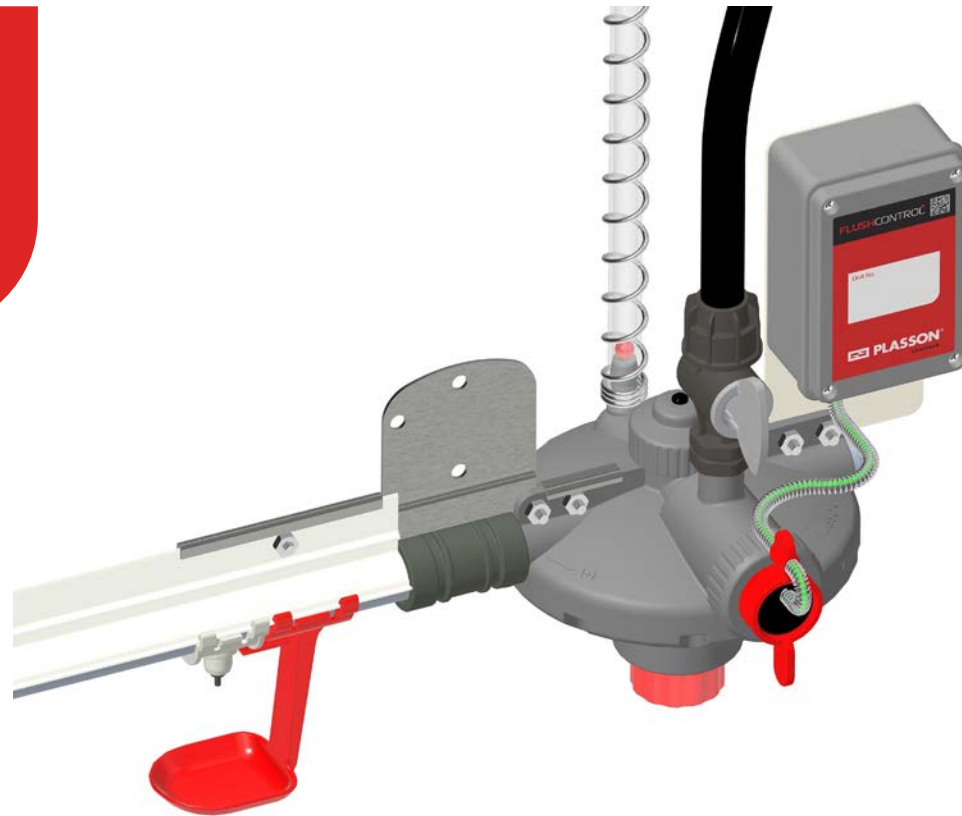

MK2 Serie
Catalog Book

Line Head Complete

	Flushing Type	Pressure Indicator	Page	
WOD Line Head 	Wireless	60	02209974 - WOD Line Head Wireless Flushing (60) MK2 Com	7
		80	02209978 - WOD Line Head Wireless Flushing (80) MK2 Com	
		Detachable	02209540 - WOD Line Head Wireless Flushing Detachable Sight Tube MK2 Com	
		Threaded	02209524 - WOD Line Head Wireless Flush Threaded Sight Tube MK2 Com	
	Auto	60	02205497 - WOD Line Head W/Auto Flush (60) MK2 Com	8
		80	02205944 - WOD Line Head W/Auto Flush (80) MK2 Com	
		Detachable	02209541 - WOD Line Head W/ Auto Flushing Detachable Sight Tube MK2 Com	
		Threaded	02209526 - WOD Line Head W/ Auto Flush Threaded Sight Tube MK2 Com	
	Manual	60	02205493 - WOD Line Head (60) MK2 Com	9
		80	02205940 - WOD Line Head (80) MK2 Com	
		Detachable	02209542 - WOD Line Head Detachable Sight Tube MK2 Com	
		Threaded	02209528 - WOD Line Head Threaded Sight Tube MK2 Com	
Line Head 	Wireless	60	02209973 - Line Head Wireless Flushing (60) MK2 Com	10
		80	02209976 - Line Head Wireless Flushing (80) MK2 Com	
		Detachable	02207062 - Line Head Wireless Flushing Detachable Sight Tube MK2 Com.	
		Threaded	02207057 - Line Head Wireless Flush Thread Sight Tube MK2 Com.	
	Auto	60	02205495 - Line Head W/Auto Flush (60) MK2 Com	11
		80	02205942 - Line Head W/Auto Flush (80) MK2 Com	
		Detachable	02207063 - Line Head W/Auto Flushing Detachable Sight Tube MK2 Com.	
		Threaded	02207053 - Line Head W/Auto Flush Thread Sight Tube MK2 Com.	
	Manual	60	02205491 - Line Head (60) MK2 Com	12
		80	02205499 - Line Head (80) MK2 Com	
		Detachable	02207064 - Line Head With Detachable Sight Tube MK2 Com.	
		Threaded	02207049 - Line Head With Thread Sight Tube MK2 Com.	
Line Head High Pressure 	Wireless	Without	02207034 - Line Head 0-250 Wireless Flushing MK2 Com	13
	Auto	Without	02207032 - Line Head 0-250 W/Auto Flush MK2 Com	
	Manual	Without	02207030 - Line Head 0-250 MK2 Com	