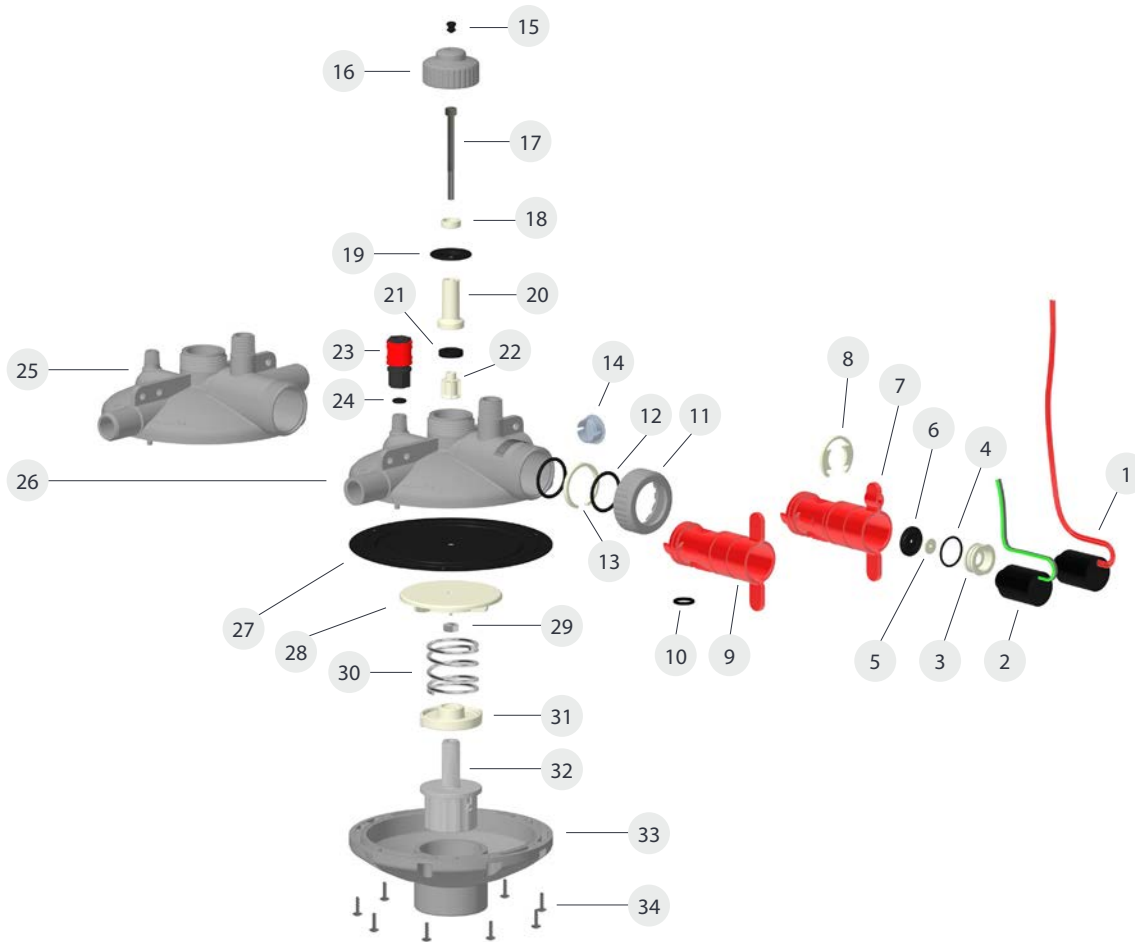

High-Pressure Regulator BOM

No	Cat No.	Description
1	02205477	Electric Coil for Auto Flushing MK2
2	02206745	Solenoid Latch 12 Ohm for Flush Control
3	02205894	Electric Coil Holder MK2
4	02205478	O-Ring 21.95X1.78 Electric Holder MK2 P629
5	02205896	Diaphragm Holder MK2
6	02205897	Auto Flush Diaphragm MK2
7	02205892	Auto Flush Valve Body MK2
8	02205895	U Clamp Holder MK2
9	02205893	Manual Valve Body MK2
10	07002D016P	O-ring Epdm 16
11	02205899	Flush Valve Nut MK2
12	02205866	Peripheral O-Ring 3X30 for Auto Flush MK2
13	02205898	Split Ring for Auto Flush MK2
14	02205680	Grey Cap Plug for Pressure Valve
15	02205732	Pressure Regulator Cap Plug
16	02205709	Cap for Pressure Regulator
17	02205714	M6 Bolt for Pressure Reg.valve
18	02205708	Washer for Small Diaphragm-Press. Regulator
19	02205716	Small Diaphragm for Valve P-502
20	02205706	Upper Spool for Pressure Regulator
21	02205717	Seal for Press. Regulator Valve P-503
22	02205707	Lower Spool for Pressure Regulator
23	02209168	Quick Release Socket Female 1/4 Epdm
24	02100051	O-Ring 50 for Shutoff P50
25	02205890	Top Shell Mid Line Threaded Outlet MK2
26	02205889	Top Shell Threaded Outlet MK2
27	02205715	Large Diaphragm for Valve P-501
28	02205004	Pressure Regulator 0-250 MBAR Backing Plate- Grooved
29	16007006	SS A2 Hex Nut M6 Iso 4032 Coated with Wax
30	02205713	Spring for Pressure Regulator
31	02205704	Nut for Pressure Regulator
32	02205351	Ball Handle for Pressure Regulator 0-250
33	02205702	Bottom Shell - Pressure Regulator
34	02205720	Screw for Pressure Regulator 4X14