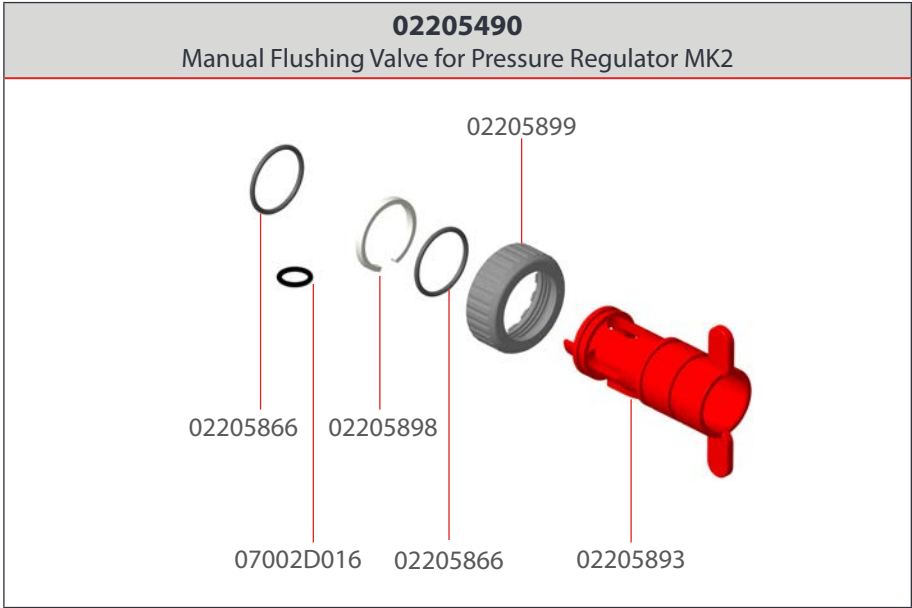

WOD Mid Line **W / Auto Flush**

02209531 WOD Mid Line Head W/Auto Flush Detachable Sight Tube MK2	
	
02205982	02204084

WOD Mid Line Manual

02209533 WOD Mid Line Detachable Sight Tube MK2 Set	
	
02205983	02204084

Mid Line Regulator **W / Auto Flush**

02207052 Mid Line W/Auto Flush Detachable Sight Tube MK2 Set	
	
02207039	02204084

Mid Line Regulator **Wireless Flush**

02207056 Mid Line Wireless Flush Detachable Sight Tube MK2 Set		
		
02207041	*02204016	02204084

Mid Line Regulator **Manual**

02207048 Mid Line with Detachable Sight Tube MK2 Set	
	
02207037	02204084

* 2 X AA Batteries Are Required (Not Included)

Flush Valves

Compliance With Other Nipple Lines

02207042 Pressure Reg MK2 Adaptor for Ziggity 1" Set	02207043 Pressure Reg MK2 Adaptor for Ziggity 1/2" Set	02207044 Pressure Reg MK2 Adaptor for Val 3/4" Set
<p>02209017 x3 02205787 02205841 02204087 02209018 x3</p>	<p>02209017 x3 02205792 02205845 02204087 02209018 x3</p>	<p>02209017 x3 02205795 02205847 02204087 02209018 x3</p>
02207045 Pressure Reg MK2 Adaptor for Lubing 22mm Set	02207070 Pressure Reg MK2 Adaptor for Lubing 28 mm Set	02207071 Pressure Reg MK2 Adaptor for Lubing 22 mm - 3/4" Set
<p>02209017 x3 02205479 02205862 02204087 02209018 x3</p>	<p>02209017 x3 02205479 02205868 02204087 02209018 x3</p>	<p>02209017 x3 02205795 02205862 02204087 02209018 x3</p>