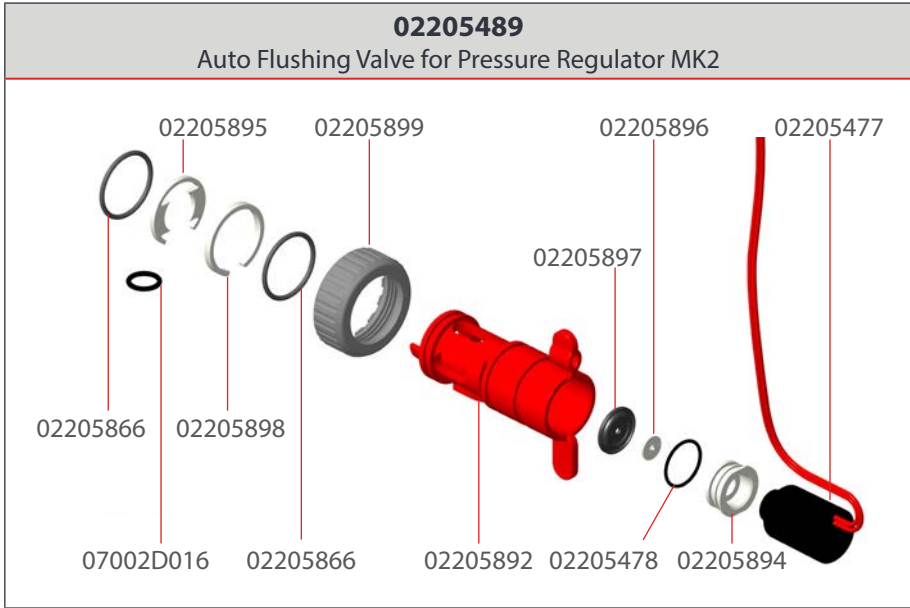

WOD Mid Line **W / Auto Flush**

02209531 WOD Mid Line Head W/Auto Flush Detachable Sight Tube MK2	
	
02205982	02204084

WOD Mid Line Manual

02209533 WOD Mid Line Detachable Sight Tube MK2 Set	
	
02205983	02204084

Mid Line Regulator **W / Auto Flush**

02207052 Mid Line W/Auto Flush Detachable Sight Tube MK2 Set	
	
02207039	02204084

Mid Line Regulator **Wireless Flush**

02207056 Mid Line Wireless Flush Detachable Sight Tube MK2 Set		
		
02207041	*02204016	02204084

Mid Line Regulator **Manual**

02207048 Mid Line with Detachable Sight Tube MK2 Set	
	
02207037	02204084

* 2 X AA Batteries Are Required (Not Included)

Flush Valves

Compliance With Other Nipple Lines

02207042 Pressure Reg MK2 Adaptor for Ziggity 1" Set	02207043 Pressure Reg MK2 Adaptor for Ziggity 1/2" Set	02207044 Pressure Reg MK2 Adaptor for Val 3/4" Set
<p>02209017 x3 02205787 02205841 02204087 02209018 x3</p>	<p>02209017 x3 02205792 02205845 02204087 02209018 x3</p>	<p>02209017 x3 02205795 02205847 02204087 02209018 x3</p>
02207045 Pressure Reg MK2 Adaptor for Lubing 22mm Set	02207070 Pressure Reg MK2 Adaptor for Lubing 28 mm Set	02207071 Pressure Reg MK2 Adaptor for Lubing 22 mm - 3/4" Set
<p>02209017 x3 02205479 02205862 02204087 02209018 x3</p>	<p>02209017 x3 02205479 02205868 02204087 02209018 x3</p>	<p>02209017 x3 02205795 02205862 02204087 02209018 x3</p>