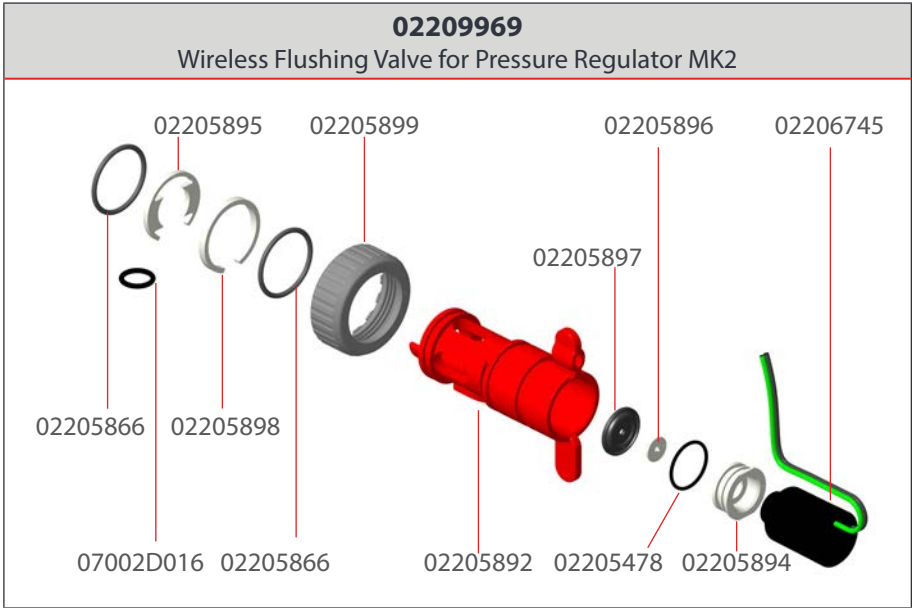

WOD Mid Line **Wireless Flush**

02209529 WOD Mid Line Wireless Flush Detachable Sight Tube MK2 Set		
		
02205981	*02204016	02204084

Line Head Regulator **Manual**

02207047 Line Head with Detachable Sight Tube MK2 Set	
	
02207036	02204084

WOD Mid Line **W / Auto Flush**

02209531 WOD Mid Line Head W/Auto Flush Detachable Sight Tube MK2	
	
02205982	02204084

WOD Mid Line Manual

02209533 WOD Mid Line Detachable Sight Tube MK2 Set	
	
02205983	02204084

Mid Line Regulator **W / Auto Flush**

02207052 Mid Line W/Auto Flush Detachable Sight Tube MK2 Set	
	
02207039	02204084

Mid Line Regulator **Wireless Flush**

02207056 Mid Line Wireless Flush Detachable Sight Tube MK2 Set		
		
02207041	*02204016	02204084

Mid Line Regulator **Manual**

02207048 Mid Line with Detachable Sight Tube MK2 Set	
	
02207037	02204084

* 2 X AA Batteries Are Required (Not Included)

Flush Valves

Compliance With Other Nipple Lines

02207042 Pressure Reg MK2 Adaptor for Ziggity 1" Set	02207043 Pressure Reg MK2 Adaptor for Ziggity 1/2" Set	02207044 Pressure Reg MK2 Adaptor for Val 3/4" Set
<p>02209017 x3 02205787 02205841 02204087 02209018 x3</p>	<p>02209017 x3 02205792 02205845 02204087 02209018 x3</p>	<p>02209017 x3 02205795 02205847 02204087 02209018 x3</p>
02207045 Pressure Reg MK2 Adaptor for Lubing 22mm Set	02207070 Pressure Reg MK2 Adaptor for Lubing 28 mm Set	02207071 Pressure Reg MK2 Adaptor for Lubing 22 mm - 3/4" Set
<p>02209017 x3 02205479 02205862 02204087 02209018 x3</p>	<p>02209017 x3 02205479 02205868 02204087 02209018 x3</p>	<p>02209017 x3 02205795 02205862 02204087 02209018 x3</p>