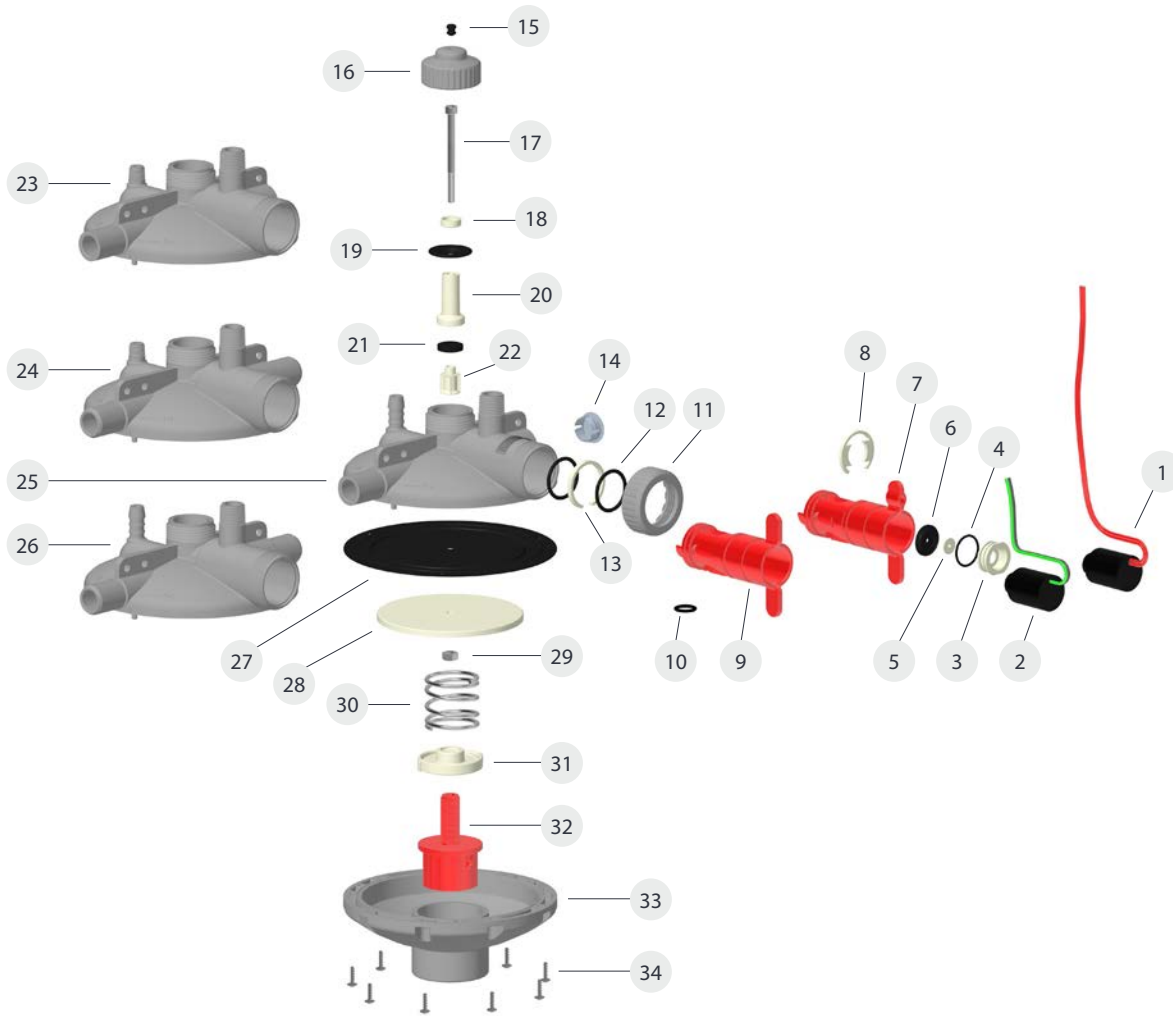

Regulator BOM

No	Cat No.	Description
1	02205477	Electric Coil for Auto Flushing MK2
2	02206745	Solenoid Latch 12 Ohm for Flush Control
3	02205894	Electric Coil Holder MK2
4	02205478	O-Ring 21.95X1.78 Electric Holder MK2 P629
5	02205896	Diaphragm Holder MK2
6	02205897	Auto Flush Diaphragm MK2
7	02205892	Auto Flush Valve Body MK2
8	02205895	U Clamp Holder MK2
9	02205893	Manual Valve Body MK2
10	07002D016P	O-ring EPDM 16
11	02205899	Flush Valve Nut MK2
12	02205866	Peripheral O-Ring 3X30 for Auto Flush MK2
13	02205898	Split Ring for Auto Flush MK2
14	02205680	Grey Cap Plug for Pressure Valve
15	02205732	Pressure Regulator Cap Plug
16	02205709	Cap for Pressure Regulator
17	02205714	M6 Bolt for Pressure Reg.valve
18	02205708	Washer for Small Diaphragm-Press. Regulator
19	02205716	Small Diaphragm for Valve P-502
20	02205706	Upper Spool for Pressure Regulator
21	02205717	Seal for Press. Regulator Valve P-503
22	02205707	Lower Spool for Pressure Regulator
23	02205889	Top Shell Threaded Outlet MK2
24	02205890	Top Shell Mid Line Threaded Outlet MK2
25	02205887	Top Shell Line Head MK2
26	02205888	Top Shell Mid Line MK2
27	02205715	Large Diaphragm for Valve P-501
28	02205705	Backing Plate for Diaphragm-Press. Regulator
29	16007006	SS A2 Hex Nut M6 Iso 4032 Coated with Wax
30	02205713	Spring for Pressure Regulator
31	02205704	Nut for Pressure Regulator
32	02205703	Ball Handle for Pressure Regulator
33	02205702	Bottom Shell - Pressure Regulator
34	02205720	Screw for Pressure Regulator 4X14