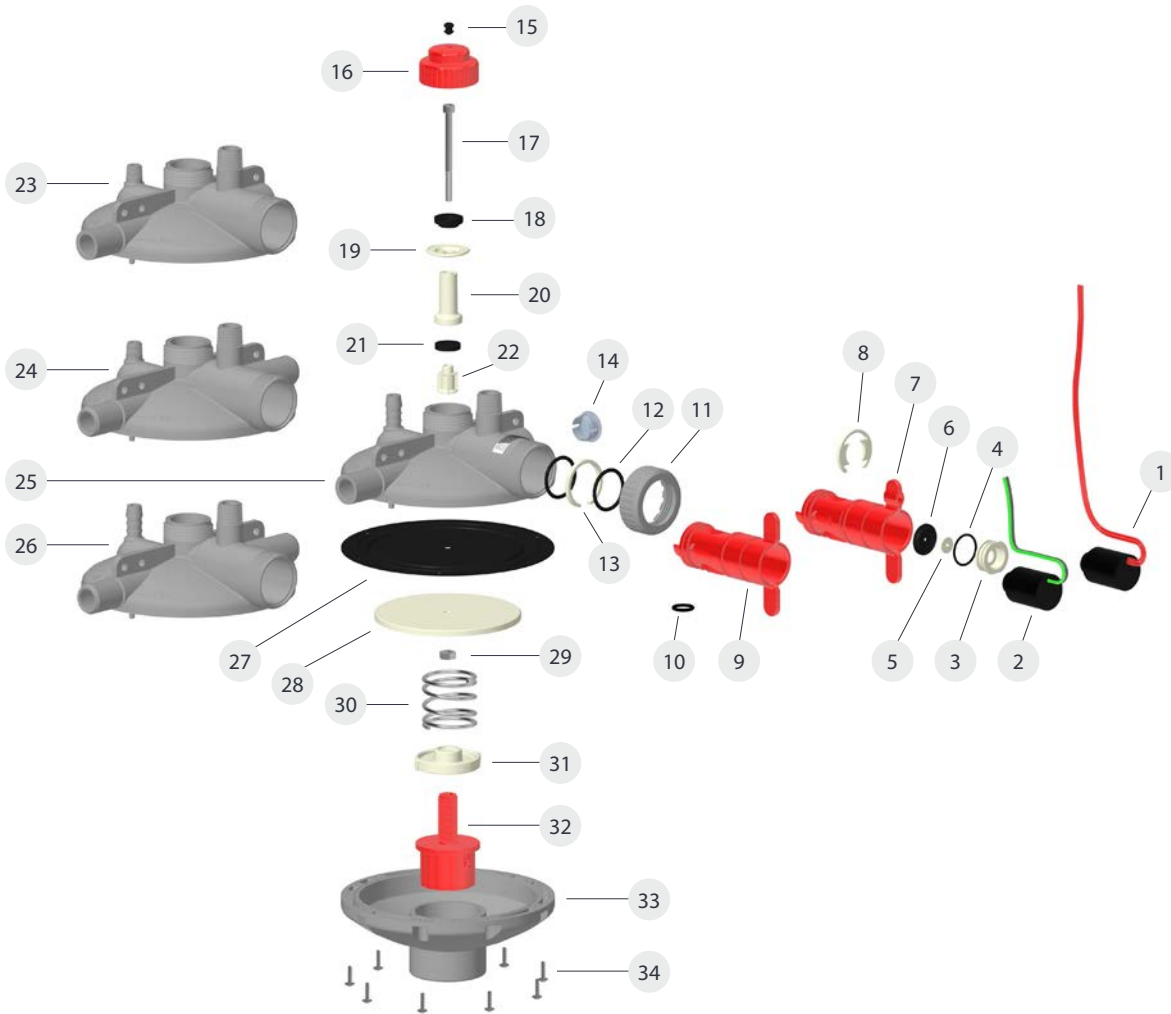

WOD BOM

No	Cat No.	Description
1	02205477	Electric Coil for Auto Flushing MK2
2	02206745	Solenoid Latch 12 Ohm for Flush Control
3	02205894	Electric Coil Holder MK2
4	02205478	O-Ring 21.95X1.78 Electric Holder MK2 P629
5	02205896	Diaphragm Holder MK2
6	02205897	Auto Flush Diaphragm MK2
7	02205892	Auto Flush Valve Body MK2
8	02205895	U Clamp Holder MK2
9	02205893	Manual Valve Body MK2
10	07002D016P	O-ring EPDM 16
11	02205899	Flush Valve Nut MK2
12	02205866	Peripheral O-Ring 3X30 for Auto Flush MK2
13	02205898	Split Ring for Auto Flush MK2
14	02205680	Grey Cap Plug for Pressure Valve
15	02205732	Pressure Regulator Cap Plug
16	02205873	Proportional Reducer Cap Red
17	02205714	M6 Bolt for Pressure Reg.valve
18	02205874	Proportional Reducer Washer
19	02205662	Small Diaphragm for WOD Reducer
20	02205706	Upper Spool for Pressure Regulator
21	02205717	Seal for Press. Regulator Valve P-503
22	02205707	Lower Spool for Pressure Regulator
23	02205889	Top Shell Threaded Outlet MK2
24	02205890	Top Shell Mid Line Threaded Outlet MK2
25	02205887	Top Shell Line Head MK2
26	02205888	Top Shell Mid Line MK2
27	02205715	Large Diaphragm for Valve P-501
28	02205705	Backing Plate for Diaphragm-Press. Regulator
29	16007006	SS A2 Hex Nut M6 Iso 4032 Coated with Wax
30	02205713	Spring for Pressure Regulator
31	02205704	Nut for Pressure Regulator
32	02205703	Ball Handle for Pressure Regulator
33	02205702	Bottom Shell - Pressure Regulator
34	02205720	Screw for Pressure Regulator 4X14