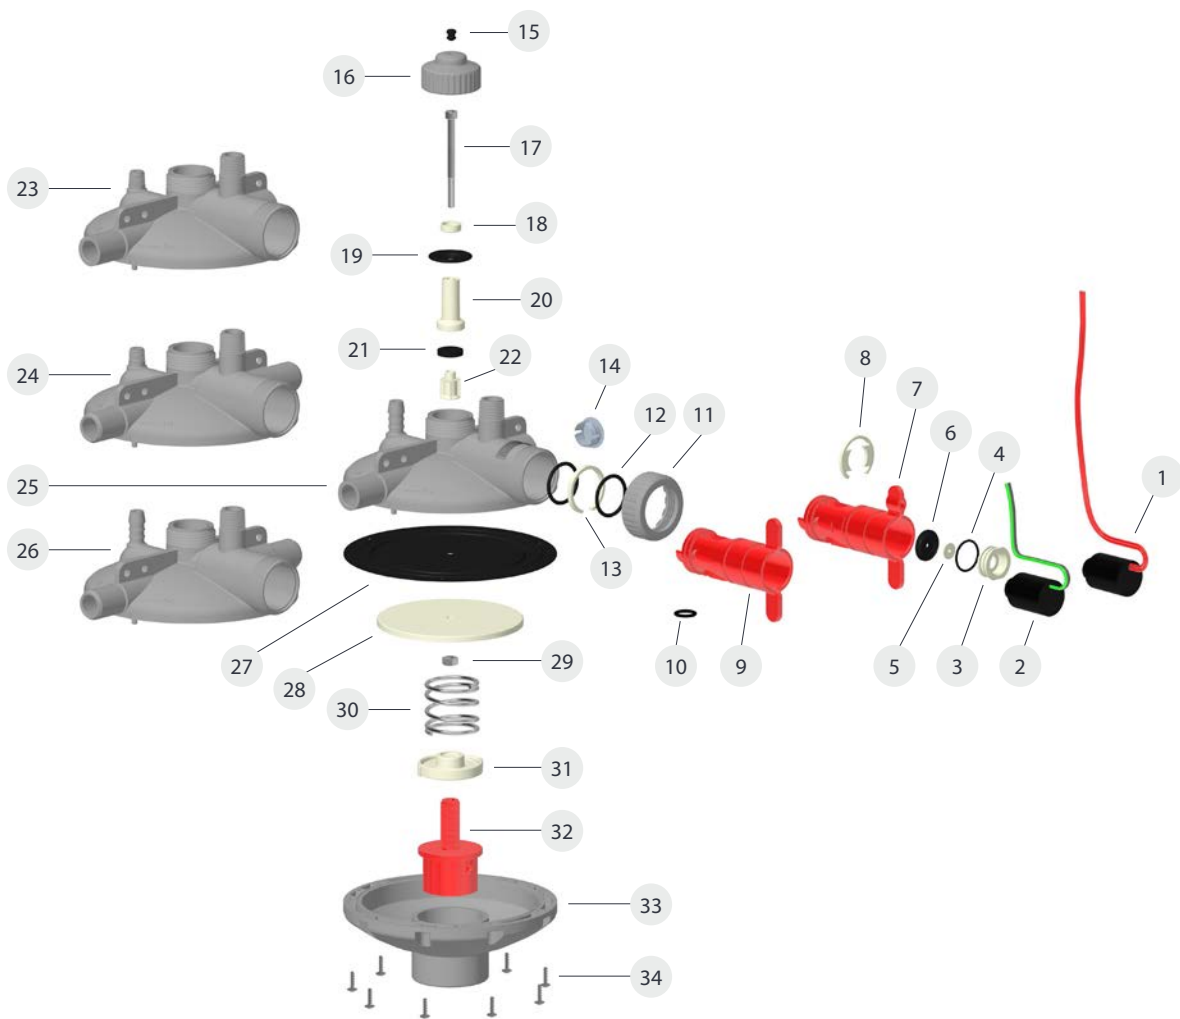

Pressure Regulator Bom

No	Cat No.	Description
1	02205477	Electric Coil for Auto Flushing MK2
2	02206745	Solenoid Latch 12 Ohm for Flush Control
3	02205894	Electric Coil Holder MK2
4	02205478	O-Ring 21.95X1.78 Electric Holder MK2 P629
5	02205896	Diaphragm Holder MK2
6	02205897	Auto Flush Diaphragm MK2
7	02205892	Auto Flush Valve Body MK2
8	02205895	U Clamp Holder MK2
9	02205893	Manual Valve Body MK2
10	07002D016p	O-ring EPDM 16
11	02205899	Flush Valve Nut MK2
12	02205866	Peripheral O-Ring 3X30 for Auto Flush MK2
13	02205898	Split Ring for Auto Flush MK2
14	02205680	Grey Cap Plug for Pressure Valve
15	02205732	Pressure Regulator Cap Plug
16	02205709	Cap for Pressure Regulator
17	02205714	M6 Bolt for Pressure Reg.valve

No	Cat No.	Description
18	02205708	Washer for Small Diaphragm-Press. Regulator
19	02205716	Small Diaphragm for Valve P-502
20	02205706	Upper Spool for Pressure Regulator
21	02205717	Seal for Press. Regulator Valve P-503
22	02205707	Lower Spool for Pressure Regulator
23	02205889	Top Shell Threaded Outlet MK2
24	02205890	Top Shell Mid Line Threaded Outlet MK2
25	02205887	Top Shell Line Head MK2
26	02205888	Top Shell Mid Line MK2
27	02205715	Large Diaphragm for Valve P-501
28	02205705	Backing Plate for Diaphragm-Press. Regulator
29	16007006	SS A2 Hex Nut M6 Iso 4032 Coated with Wax
30	02205713	Spring for Pressure Regulator
31	02205704	Nut for Pressure Regulator
32	02205703	Ball Handle for Pressure Regulator
33	02205702	Bottom Shell - Pressure Regulator
34	02205720	Screw for Pressure Regulator 4X14