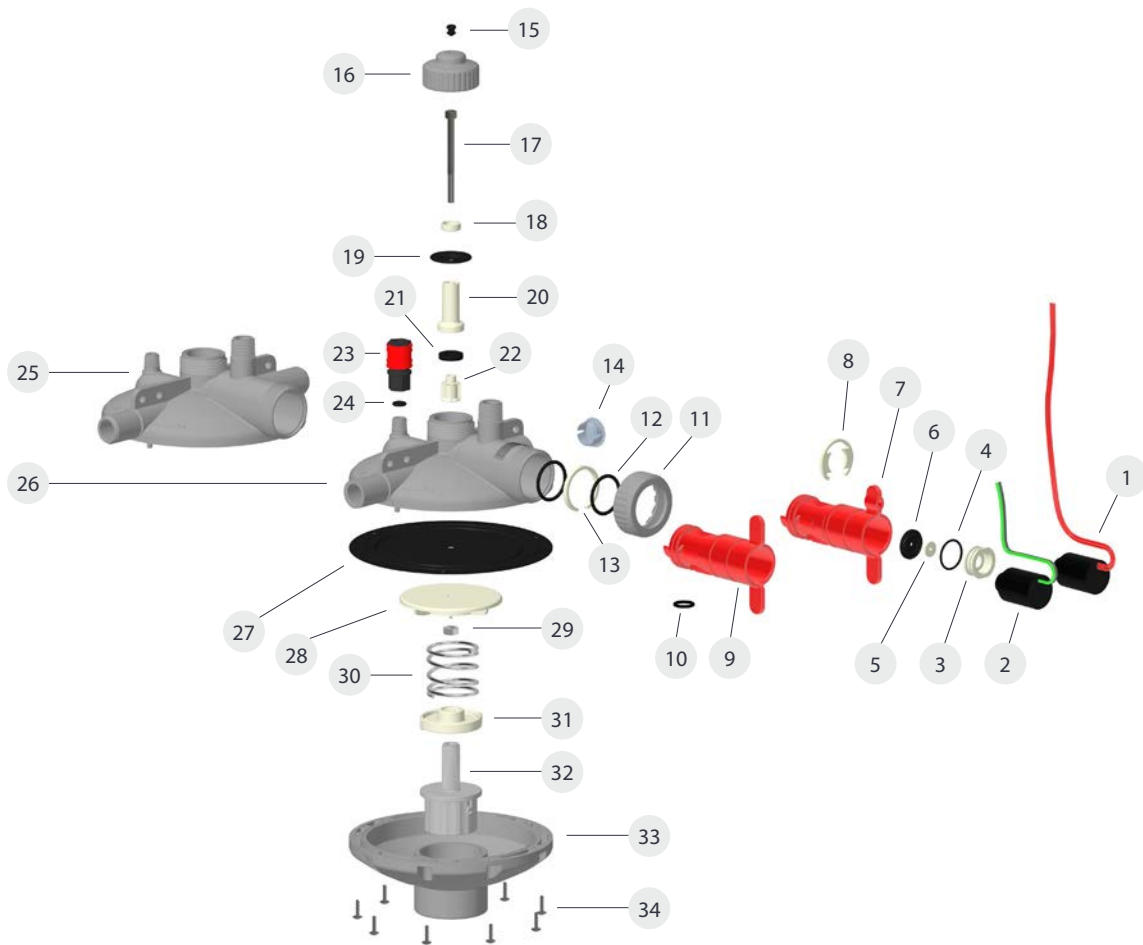

High-Pressure Regulator BOM

No	Cat No.	Description
1	02205477	Electric Coil for Auto Flushing MK2
2	02206745	Solenoid Latch 12 Ohm for Flush Control
3	02205894	Electric Coil Holder MK2
4	02205478	O-Ring 21.95X1.78 Electric Holder MK2 P629
5	02205896	Diaphragm Holder MK2
6	02205897	Auto Flush Diaphragm MK2
7	02205892	Auto Flush Valve Body MK2
8	02205895	U Clamp Holder MK2
9	02205893	Manual Valve Body MK2
10	07002D016p	O-ring Epdm 16
11	02205899	Flush Valve Nut MK2
12	02205866	Peripheral O-Ring 3X30 for Auto Flush MK2
13	02205898	Split Ring for Auto Flush MK2
14	02205680	Grey Cap Plug for Pressure Valve
15	02205732	Pressure Regulator Cap Plug
16	02205709	Cap for Pressure Regulator
17	02205714	M6 Bolt for Pressure Reg.valve

No	Cat No.	Description
18	02205708	Washer for Small Diaphragm-Press. Regulator
19	02205716	Small Diaphragm for Valve P-502
20	02205706	Upper Spool for Pressure Regulator
21	02205717	Seal for Press. Regulator Valve P-503
22	02205707	Lower Spool for Pressure Regulator
23	02209168	Quick Release Socket Female 1/4 Epdm
24	02100051	O-Ring 50 for Shutoff P50
25	02205890	Top Shell Mid Line Threaded Outlet MK2
26	02205889	Top Shell Threaded Outlet MK2
27	02205715	Large Diaphragm for Valve P-501
28	02205004	Pressure Regulator 0-250 MBAR Backing Plate- Grooved
29	16007006	SS A2 Hex Nut M6 Iso 4032 Coated with Wax
30	02205713	Spring for Pressure Regulator
31	02205704	Nut for Pressure Regulator
32	02205351	Ball Handle for Pressure Regulator 0-250
33	02205702	Bottom Shell - Pressure Regulator
34	02205720	Screw for Pressure Regulator 4X14