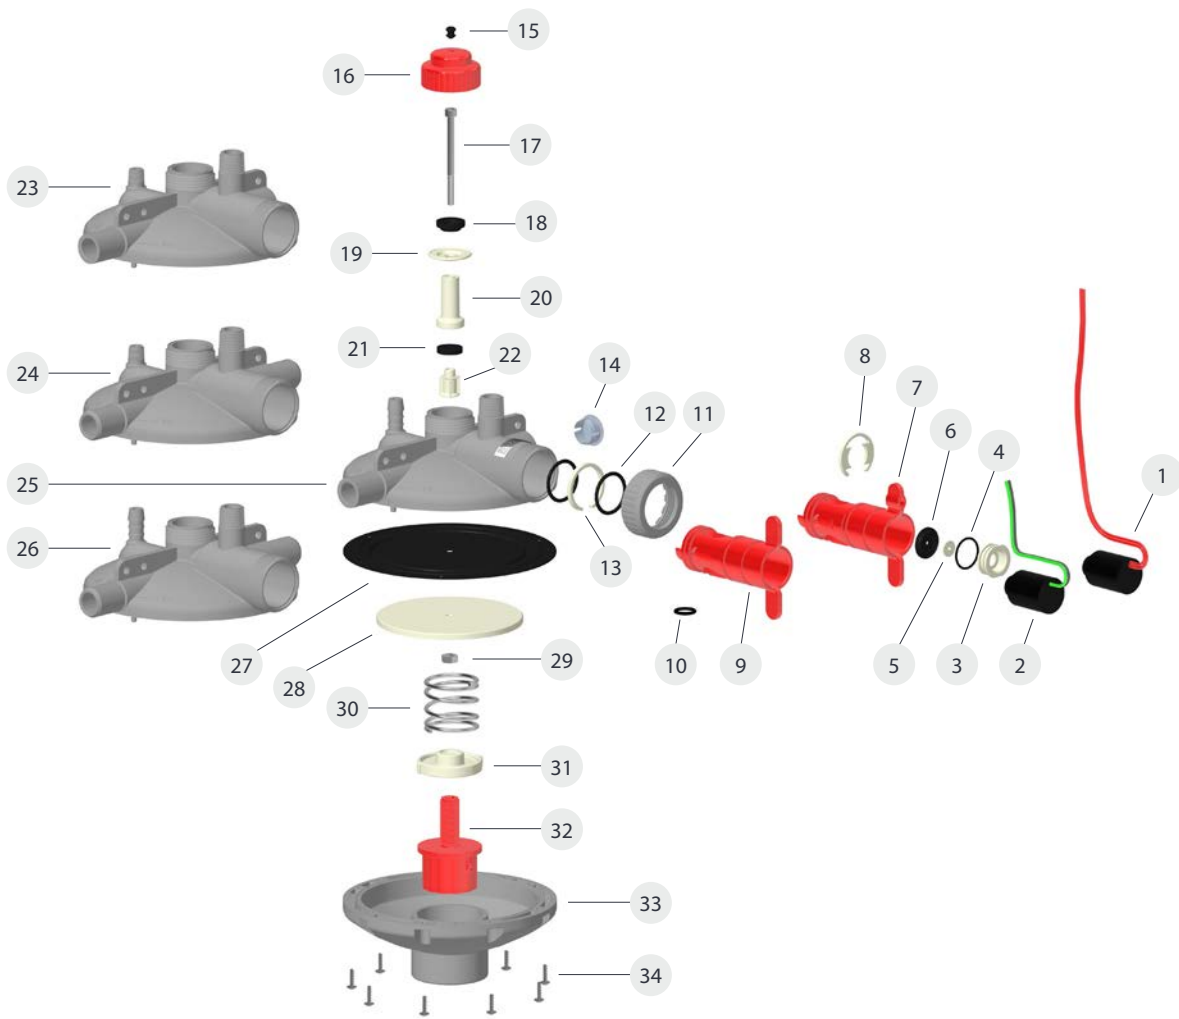

WOD Bom

No	Cat No.	Description
1	02205477	Electric Coil for Auto Flushing MK2
2	02206745	Solenoid Latch 12 Ohm for Flush Control
3	02205894	Electric Coil Holder MK2
4	02205478	O-Ring 21.95X1.78 Electric Holder MK2 P629
5	02205896	Diaphragm Holder MK2
6	02205897	Auto Flush Diaphragm MK2
7	02205892	Auto Flush Valve Body MK2
8	02205895	U Clamp Holder MK2
9	02205893	Manual Valve Body MK2
10	07002D016p	O-ring EPDM 16
11	02205899	Flush Valve Nut MK2
12	02205866	Peripheral O-Ring 3X30 for Auto Flush MK2
13	02205898	Split Ring for Auto Flush MK2
14	02205680	Grey Cap Plug for Pressure Valve
15	02205732	Pressure Regulator Cap Plug
16	02205873	Proportional Reducer Cap Red
17	02205714	M6 Bolt for Pressure Reg.valve

No	Cat No.	Description
18	02205874	Proportional Reducer Washer
19	02205662	Small Diaphragm for WOD Reducer
20	02205706	Upper Spool for Pressure Regulator
21	02205717	Seal for Press. Regulator Valve P-503
22	02205707	Lower Spool for Pressure Regulator
23	02205889	Top Shell Threaded Outlet MK2
24	02205890	Top Shell Mid Line Threaded Outlet MK2
25	02205887	Top Shell Line Head MK2
26	02205888	Top Shell Mid Line MK2
27	02205715	Large Diaphragm for Valve P-501
28	02205705	Backing Plate for Diaphragm-Press. Regulator
29	16007006	SS A2 Hex Nut M6 Iso 4032 Coated with Wax
30	02205713	Spring for Pressure Regulator
31	02205704	Nut for Pressure Regulator
32	02205703	Ball Handle for Pressure Regulator
33	02205702	Bottom Shell - Pressure Regulator
34	02205720	Screw for Pressure Regulator 4X14