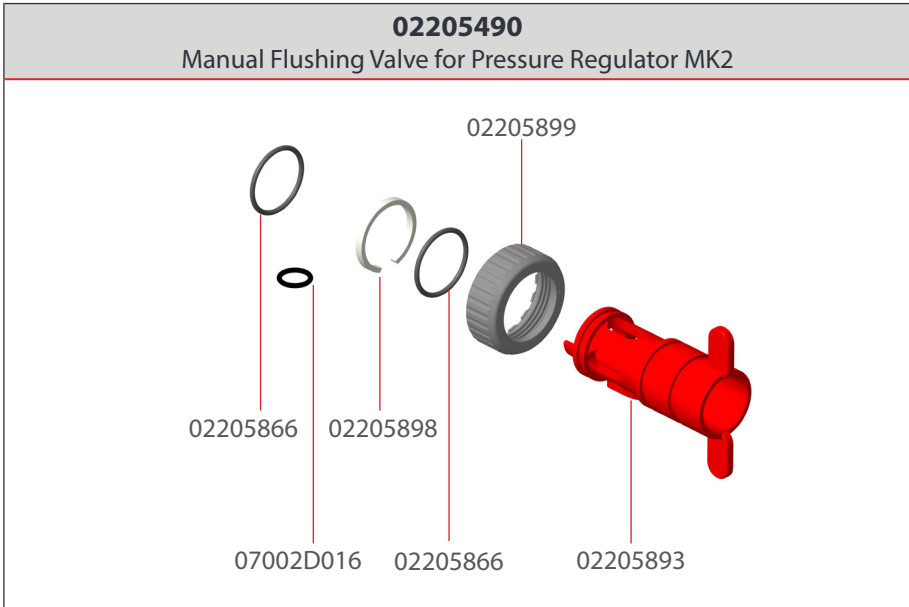

Line Head Regulator **Manual**

02207047 Line Head with Detachable Sight Tube MK2 Set	
	
02207036	02204084

WOD Mid Line **W / Auto Flush**

02209531 WOD Mid Line Head W/Auto Flush Detachable Sight Tube MK2	
	
02205982	02204084

WOD Mid Line Manual

02209533 WOD Mid Line Detachable Sight Tube MK2 Set	
	
02205983	02204084

Mid Line Regulator **W / Auto Flush**

02207052 Mid Line W/Auto Flush Detachable Sight Tube MK2 Set	
	
02207039	02204084

Mid Line Regulator **Wireless Flush**

02207056 Mid Line Wireless Flush Detachable Sight Tube MK2 Set		
		
02207041	*02204016	02204084

Mid Line Regulator **Manual**

02207048 Mid Line with Detachable Sight Tube MK2 Set	
	
02207037	02204084

* 2 X AA Batteries Are Required (Not Included)

Flush Valves

Compliance With Other Nipple Lines

02207042 Pressure Reg MK2 Adaptor for Ziggity 1" Set	02207043 Pressure Reg MK2 Adaptor for Ziggity 1/2" Set	02207044 Pressure Reg MK2 Adaptor for Val 3/4" Set
 <p>02209017 x3</p> <p>02205787</p> <p>02205841</p> <p>02204087</p> <p>02209018 x3</p>	 <p>02209017 x3</p> <p>02205792</p> <p>02205845</p> <p>02204087</p> <p>02209018 x3</p>	 <p>02209017 x3</p> <p>02205795</p> <p>02205847</p> <p>02204087</p> <p>02209018 x3</p>